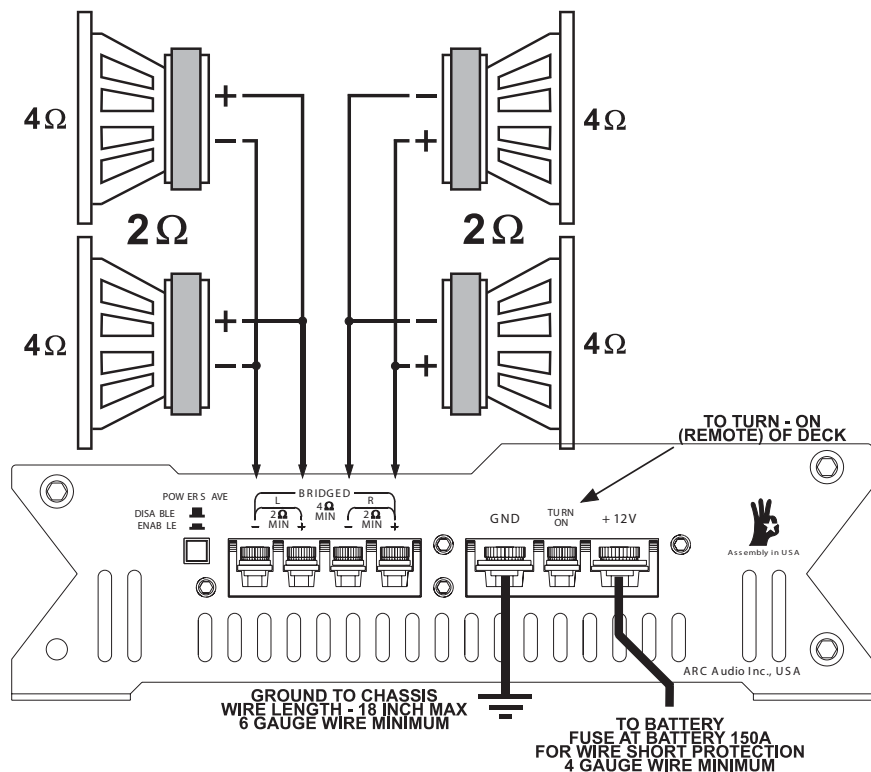

Configuration

2500XXK

2 OHM MINIMUM PER CHANNEL

Configuration

2500XXK

4 OHM MINIMUM